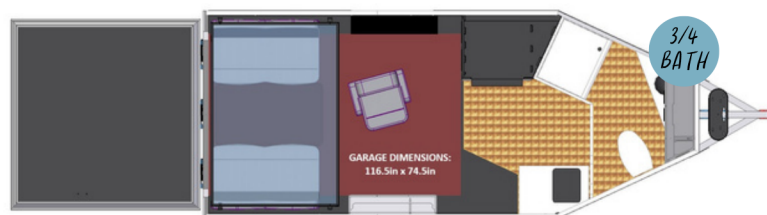

CORE RV

8019 ALL SEASON WIDE BODY TOY HAULER

LENGTH: 266" HEIGHT: 119" SINGLE AXLE

BASE WEIGHT: 3707lbs

STANDARD FEATURES

INTERIOR FEATURES

Composite Shell Construction

- INTELLI-CORE Structural Composite Floor, Walls, and Roof
- Fully Insulated R15 Roof, R11 Floor, and R11 Walls
- Non-Skid, Impact Resistant Flooring
- Lightweight, Waterproof PVC Cabinetry
- Non-Organic Construction: NO Mold, NO Rot, NO Mildew

Furniture

- 60" Queen Overhead Electric Lift Bed
- Rear Rollover Sofa & Dinette w/ Composite Table

EXTERIOR FEATURES

Construction

- INTELLI-CORE Structural Composite Floor, Walls, and Roof
- Aluminum Alloy Frame, 360 Degree Welds at Joints
- Aluminum Wheels
- Drop Down Aluminum Frame for One Step Entry & Leveling
- Long Arm Torsion Suspension
- High-Speed Electric Jack Lift/Lower System w/ Push Button Controls
- Fully Insulated Ramp Door w/ 86" W x 85.5" H Rear Opening
- Color Matched INTELLI-CORE Structural Composite Doors

19 Gallon Fresh Water Tank
38 Gallon Grey Tank
33 Gallon Black Tank

TOY HAULER FEATURES

- Ramp Door Opening: 86" W x 85.5" H
- Load Space: 74.75" W x 143.25" L (3/4 Bath)
- Load Space: 74.75" W x 157" L (1/2 Bath)
- Designed to fit a Tracked Full-Sized UTV