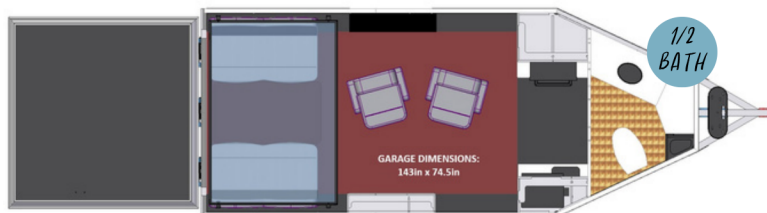

CORE RV

8019 ALL SEASON WIDE BODY TOY HAULER

LENGTH: 266" HEIGHT: 119" SINGLE AXLE

BASE WEIGHT: 3707lbs

STANDARD FEATURES

INTERIOR FEATURES

Composite Shell Construction

- INTELLI-CORE Structural Composite Floor, Walls, and Roof
- Fully Insulated R15 Roof, R11 Floor, and R11 Walls
- Non-Skid, Impact Resistant Flooring
- Lightweight, Waterproof PVC Cabinetry
- Non-Organic Construction: NO Mold, NO Rot, NO Mildew

Furniture

- 60" Queen Overhead Electric Lift Bed
- Rear Rollover Sofa & Dinette w/ Composite Table

EXTERIOR FEATURES

Construction

- INTELLI-CORE Structural Composite Floor, Walls, and Roof
- Aluminum Alloy Frame, 360 Degree Welds at Joints
- Aluminum Wheels
- Drop Down Aluminum Frame for One Step Entry & Leveling
- Long Arm Torsion Suspension
- High-Speed Electric Jack Lift/Lower System w/ Push Button Controls
- Fully Insulated Ramp Door w/ 86" W x 85.5" H Rear Opening
- Color Matched INTELLI-CORE Structural Composite Doors

19 Gallon Fresh Water Tank
38 Gallon Grey Tank
33 Gallon Black Tank

TOY HAULER FEATURES

- Ramp Door Opening: 86" W x 85.5" H
- Load Space: 74.75" W x 143.25" L (3/4 Bath)
- Load Space: 74.75" W x 157" L (1/2 Bath)
- Designed to fit a Tracked Full-Sized UTV