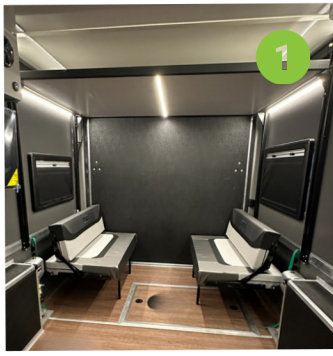

Furniture

- 60" Queen Overhead Electric Lift Bed
- Rear Rollover Sofa & Dinette w/ Composite Table

EXTERIOR FEATURES

Construction

- INTELLI-CORE Structural Composite Floor, Walls, and Roof
- Aluminum Alloy Frame, 360 Degree Welds at Joints
- Aluminum Wheels
- Drop Down Aluminum Frame for One Step Entry & Leveling
- Long Arm Torsion Suspension
- High-Speed Electric Jack Lift/Lower System w/ Push Button Controls
- Fully Insulated Ramp Door w/ 86" W x 85.5" H Rear Opening
- Color Matched INTELLI-CORE Structural Composite Doors

INTELLI-CORE, LLC - LITCHFIELD, MN 55355 | 320-298-1600

1

2

3

4

5

6

- 1 Electric Lift/Lower Bed w/ Fold-Up Bed/Flip Over Couches**
Transform your living space to suit your needs, perfect for multipurpose use. Easily adjust the bed to your preferred height with the touch of a button on the Yak power keypad.
- 2 Spacious Kitchen, Tanks & Bath Ahead the Garage Space**
An open layout that ensures all essentials are within reach. A spacious kitchen and bath up front creates plenty of open space for hauling.
- 3 All Custom PVC Cabinetry**
Our in-house production team produces custom cabinets with quality in mind. Fully waterproof, no wood construction!
- 4 Entertainment Cabinet**
40" TV (12V) equipped with AM/FM radio, BT feature as well as a DVD player. Shown with optional fireplace.
- 5 Bathroom**
Equipped with 1/2 and 3/4 bath options. Plenty of counter and storage space. Flushing toilet and working sink and shower, all season long (optional).
- 6 Walnut Woodgrain Flooring**
Built with a honeycomb layer for added rigidity when loading and unloading/hauling. Easily power wash away dirt and grime. Shown with ice fishing holes (optional).